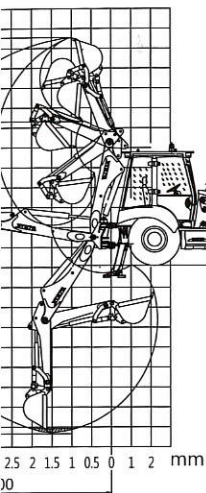

XCMG For Your Success

Engine Power	70kW
Loading Bucket Capacity	1.0m ³
Digging Bucket Capacity	0.2m ³

XT870H

BACKHOE LOADER

15

15

Model	Unit
XT870H	
integrated	
2WD	
Side	
6175×2350×3500	mm
9000	kg
≥40	km/h
≥20	°
3350	mm
2180	mm
40	kN
70	kW
China Deutz	
WP4G95E221	
1.0	m ³
2500	kg
56	kN
2770	mm
705	mm
≤5	s
≤10	s
21	MPa
0.2	m ³