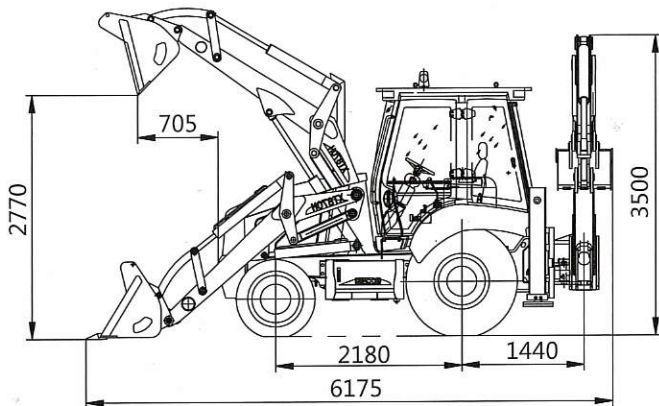

XCMG For Your Success

Engine Power	70kW
Loading Bucket Capacity	1.0m ³
Digging Bucket Capacity	0.2m ³

XT870H

BACKHOE LOADER

15

15

Model	Unit
XT870H	
integrated	
2WD	
Side	
6175×2350×3500	mm
9000	kg
≥40	km/h
≥20	°
3350	mm
2180	mm
40	kN
70	kW
China Deutz	
WP4G95E221	
1.0	m ³
2500	kg
56	kN
2770	mm
705	mm
≤5	s
≤10	s
21	MPa
0.2	m ³